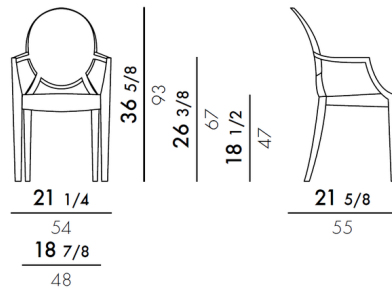

Lightology

lightology.com
866-954-4489
06-21-26

Project: _____
 Company: _____
 Location: _____ Fixture Type: _____
 SPEC #: **KRL183501**
 Approved On: _____ Approved By: _____

Louis Ghost Chair - 4 Pack

By Kartell

Description

Louis Ghost Chair is available in Transparent Crystal Clear. The Louis Ghost Armchair by Kartell combines baroque Louis XV style with the latest manufacturing technologies. The Louis Armchair is a comfortable armchair in transparent polycarbonate. The Louis Ghost is stable and durable, scratch and weather resistant. Four chairs are included. Note: ADDITIONAL SHIPPING CHARGES MAY APPLY.

Shown in transparent crystal clear

Specifications

COLOR	Transparent Crystal Clear
BODY FINISH	N/A
WATTAGE	N/A
DIMMER	N/A
DIMENSIONS	21.25"W x 36.63"H x 21.63"D
BULB	N/A
COUNTRY OF ORIGIN	Italy

CLICK TO VIEW PRODUCT