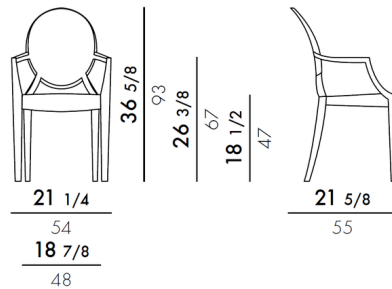

Lightology

lightology.com
866-954-4489
06-30-26

Project: _____

Company: _____

Location: _____ Fixture Type: _____

SPEC #: **KRL183508**

Approved On: _____ Approved By: _____

Louis Ghost Chair - 2 Pack

Shown in black

Specifications

| | |
|-------------------|-------------|
| COLOR | Black |
| BODY FINISH | N/A |
| WATTAGE | N/A |
| DIMMER | N/A |
| DIMENSIONS | 21"W x 37"H |
| BULB | N/A |
| COUNTRY OF ORIGIN | Italy |