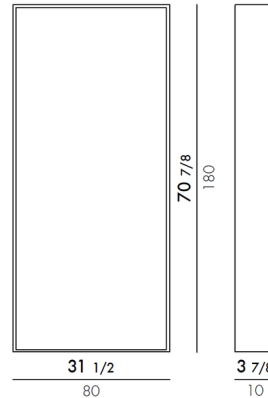

Lightology

lightology.com
866-954-4489
06-21-26

Project: _____

Company: _____

Location: _____ Fixture Type: _____

SPEC #: **KRL183575**

Approved On: _____ Approved By: _____

Only Me Large Mirror By Kartell

Description

Only Me Large Mirror is available in Black, White, or Transparent Clear Crystal.

Shown in black

Specifications

COLOR	Black
BODY FINISH	N/A
WATTAGE	N/A
DIMMER	N/A
DIMENSIONS	4"L x 31.5"W x 70.85"H
BULB	N/A
COUNTRY OF ORIGIN	Italy