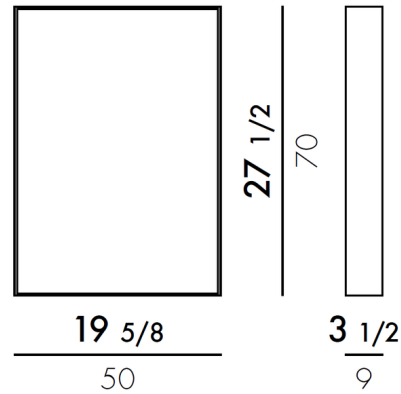

Only Me Mirror is available in Transparent Azure, Transparent Clear Crystal, Glossy Opaque White, or Glossy Opaque Black.

Shown in transparent crystal clear

Specifications

COLOR	Transparent Crystal Clear
BODY FINISH	N/A
WATTAGE	N/A
DIMMER	N/A
DIMENSIONS	19.63"W x 27.5"H x 3.5"D
BULB	N/A
COUNTRY OF ORIGIN	Italy