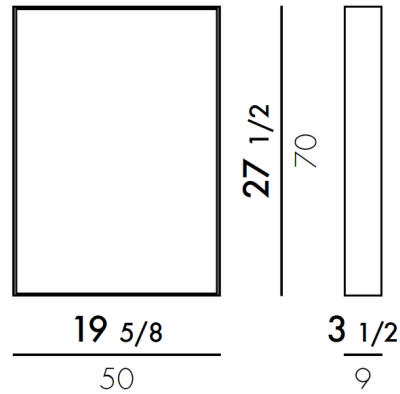

Description

Only Me Mirror is available in Transparent Azure, Transparent Clear Crystal, Glossy Opaque White, or Glossy Opaque Black.

Shown in transparent crystal clear

Specifications

COLOR Transparent Crystal Clear
BODY FINISH N/A
WATTAGE N/A
DIMMER N/A
DIMENSIONS 19.63"W x 27.5"H x 3.5"D
BULB N/A
COUNTRY OF ORIGIN Italy