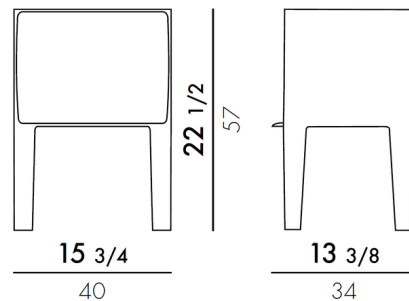

By Kartell

Description

The nightstand is more than just a place to set your lamp and books. It's a key player in your bedroom's ambiance. Enter the Kartell Ghost Buster Nightstand, a brilliant marriage of classic form and modern, transparent material. Designed by the visionary Philippe Starck, this piece is a smaller, cubed version of the iconic Ghost Buster commode, but its impact is anything but small. This simple yet flexible design is a study in light and reflection. Crafted from a single piece of transparent or batch-dyed PMMA, the nightstand's surface plays with light, creating an intriguing alternation of corners and curves. It's a sculptural piece that enhances your space without visually cluttering it, offering a unique inchghostly inch presence that is both modern and timeless. While it's the perfect height for a low-profile platform bed, this versatile piece is far more than just a nightstand. Its clean lines and durable, shatter-resistant material make it an ideal end table in a living room, a clever side table for an office, or even a chic outdoor accent piece. The single shelf provides ample room for essential items, all while maintaining the piece's minimalist aesthetic. The Kartell Ghost Buster Nightstand is a testament to the power of design to transform the everyday. It arrives fully assembled, ready to bring a touch of playful sophistication and functional art to your home.

Specifications

COLOR Transparent Crystal Clear
BODY FINISH N/A
WATTAGE N/A
DIMMER N/A
DIMENSIONS 15.75"W x 22.5"H x 13.38"D
BULB N/A
COUNTRY OF ORIGIN Italy

Shown in transparent crystal clear

CLICK TO VIEW PRODUCT