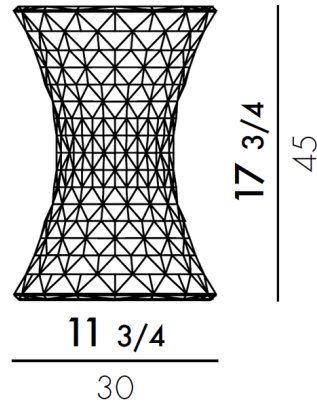

### Description

The Stone Stool is a stool with a simple shape but with a very precious appearance. Made with essential symmetrical linear shape which is reminiscent of an hourglass, its surface is simply extraordinary: its irregular and comprised of a myriad of geometrical facets which reflect the light and create a striking and unique play of colors, much like a diamond. Because of its jewel-like nature, Stone is offered in the colors of precious stones. Suitable for indoors or outdoors. 13 inch width x 18 inch height.

### Specifications

COLOR	Red
BODY FINISH	N/A
WATTAGE	N/A
DIMMER	N/A
DIMENSIONS	13"W x 18"H
BULB	N/A
COUNTRY OF ORIGIN	Italy

CLICK TO VIEW PRODUCT

Notes: