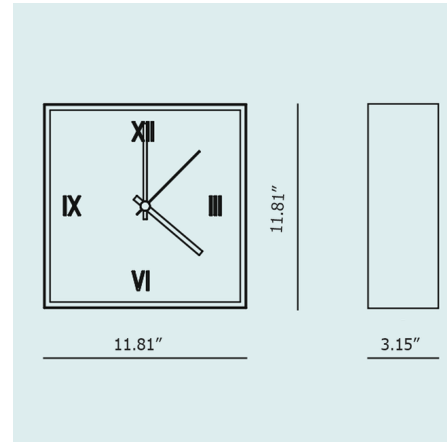

By Kartell

Description

The Tic&Tac Clock is a transparent square box with Roman numerals engraved on the surface encompassing the flat clock face where a slim pair of colored hands stand out in a chromatic synthesis, transforming time into an aesthetic experience. Requires 1 AA battery. Note: Gold and Chrome options feature a transparent PMMA clock face and metallic ABS case. White, Black and Red feature a transparent PMMA clock face and mat color ABS case.

Shown in crystal / black

Specifications

COLOR	N/A
BODY FINISH	Crystal / Black
WATTAGE	N/A
DIMMER	N/A
DIMENSIONS	11.81"W x 11.81"H x 3.15"D
BULB	N/A
COUNTRY OF ORIGIN	Italy

CLICK TO VIEW PRODUCT

Notes: