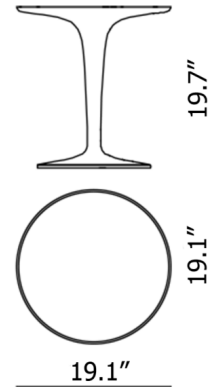

Lightology

lightology.com
866-954-4489
08-05-25

Project: _____

Company: _____

Location: _____ Fixture Type: _____

SPEC #: **KRL183609**

Approved On: _____ Approved By: _____

Tip Top Table

By Kartell

Description

The Tip Top Table is a small, light, and versatile side table that can be used inside or outdoors. The round tabletop is supported by a tapered pedestal base for a chic, modern look.

Shown in crystal / transparent

Specifications

COLOR	Crystal / Transparent
BODY FINISH	N/A
WATTAGE	N/A
DIMMER	N/A
DIMENSIONS	19.1"W x 19.68"H
BULB	N/A
COUNTRY OF ORIGIN	Italy

CLICK TO VIEW PRODUCT

Notes: