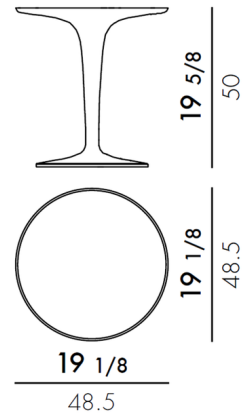

Lightology

lightology.com
866-954-4489
06-04-26

Project: _____
Company: _____
Location: _____ Fixture Type: _____
SPEC #: **KRL183609**
Approved On: _____ Approved By: _____

Tip Top Table By Kartell

Description

The Tip Top Table is a small, light, and versatile side table that can be used inside or outdoors. The round tabletop is supported by a tapered pedestal base for a chic, modern look.

Shown in crystal / transparent

Specifications

COLOR	Crystal / Transparent
BODY FINISH	N/A
WATTAGE	N/A
DIMMER	N/A
DIMENSIONS	19.1"W x 19.68"H
BULB	N/A
COUNTRY OF ORIGIN	Italy

CLICK TO VIEW PRODUCT

Notes: