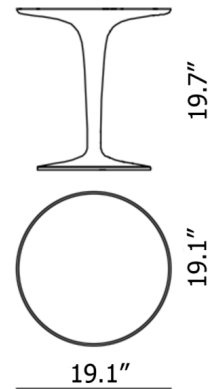

## Tip Top Table By Kartell

### Description

The Tip Top Table is a small, light, and versatile side table that can be used inside or outdoors. The round tabletop is supported by a tapered pedestal base for a chic, modern look.

Shown in crystal / transparent

### Specifications

COLOR	Crystal / Transparent
BODY FINISH	N/A
WATTAGE	N/A
DIMMER	N/A
DIMENSIONS	19.1"W x 19.68"H
BULB	N/A
COUNTRY OF ORIGIN	Italy

CLICK TO VIEW PRODUCT

Notes: