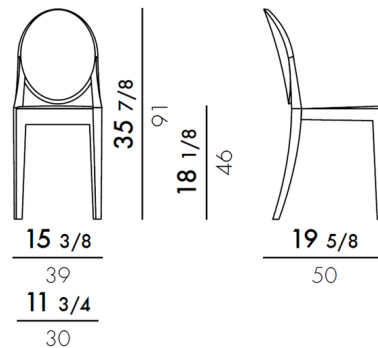

Lightology

lightology.com
866-954-4489
06-14-26

Project: _____

Company: _____

Location: _____ Fixture Type: _____

SPEC #: **KRL183626**

Approved On: _____ Approved By: _____

Victoria Ghost Chair - 2 Pack

By Kartell

Description

The Victoria Ghost Chair is robust, scratch resistant and weather resistant available in a variety of colors. Two chairs are included. Note: ADDITIONAL SHIPPING CHARGES MAY APPLY.

Shown in glossy black

Specifications

COLOR Glossy Black
BODY FINISH N/A
WATTAGE N/A
DIMMER N/A
DIMENSIONS 15.38"W x 35.88"H x 19.63"D
BULB N/A
COUNTRY OF ORIGIN Italy

CLICK TO VIEW PRODUCT

Notes: