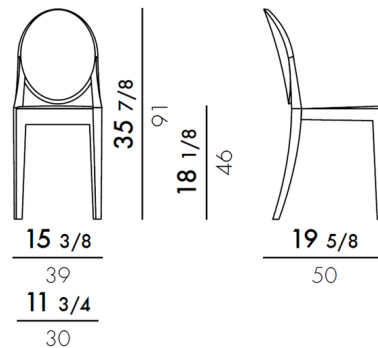

### Specifications

COLOR	Crystal
BODY FINISH	N/A
WATTAGE	N/A
DIMMER	N/A
DIMENSIONS	15.38"W x 35.88"H x 19.63"D
BULB	N/A
COUNTRY OF ORIGIN	Italy

CLICK TO VIEW PRODUCT

Notes: