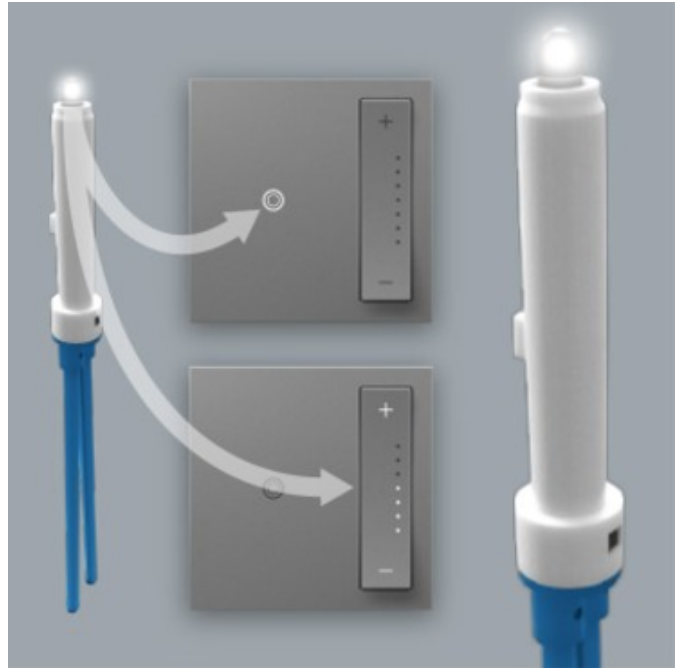

BRAND

Legrand Adorne

DESCRIPTION

The Locator Status Light pairs great with any switch or dimmer to provide a low amount of illumination to find the control in the middle of the night. White LED light is illuminated when the load is off, and dark when the load is on. Switches and dimmers sold separately. Standard feature for SofTap, SensaSwitch, Touch and Wave products. .85 inch width x 2.59 inch length. ETL Listed.

SHADE COLOR	N/A
BODY FINISH	N/A
WATTAGE	N/A
DIMMER	N/A
DIMENSIONS	2.59"L x 0.85"W
LAMP	N/A

ITEM NUMBER LEG183729

COMPANY	PROJECT	FIXTURE TYPE	APPROVED BY	DATE