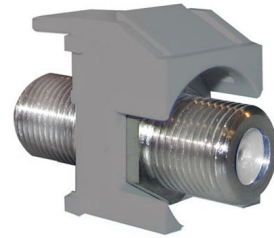

Lightology

lightology.com
866-954-4489
06-04-26

Project: _____

Company: _____

Location: _____ Fixture Type: _____

SPEC #: **LEG183753**

Approved On: _____ Approved By: _____

Adorne Video F Connector By Legrand Adorne

Description

The Video F-Connector keystone insert supports up to 3 GHz bandwidth connections. Pair with a 1 Port, 2 Port, or 4 Port for use in any adorne wall plate. Snap in system makes installation fast and simple. Note: Wall plates sold separately.

Shown in magnesium

Specifications

COLOR	N/A
BODY FINISH	Magnesium
WATTAGE	N/A
DIMMER	N/A
DIMENSIONS	0.63"W x 0.63"H
BULB	N/A
COUNTRY OF ORIGIN	China

CLICK TO VIEW PRODUCT

Notes: