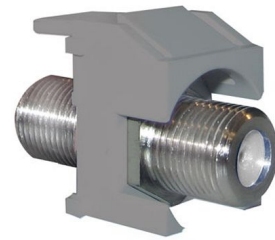

Lightology

lightology.com
866-954-4489
04-16-26

Project: _____

Company: _____

Location: _____ Fixture Type: _____

SPEC #: **LEG183753**

Approved On: _____ Approved By: _____

Adorne Video F Connector

By Legrand Adorne

Description

The Video F-Connector keystone insert supports up to 3 GHz bandwidth connections. Pair with a 1 Port, 2 Port, or 4 Port for use in any adorne wall plate. Snap in system makes installation fast and simple. Note: Wall plates sold separately.

Shown in magnesium

Specifications

COLOR	N/A
BODY FINISH	Magnesium
WATTAGE	N/A
DIMMER	N/A
DIMENSIONS	0.63"W x 0.63"H
BULB	N/A
COUNTRY OF ORIGIN	China

CLICK TO VIEW PRODUCT

Notes: