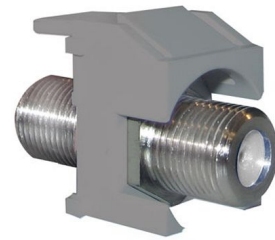

Lightology

lightology.com
866-954-4489
06-04-26

Project: _____

Company: _____

Location: _____ Fixture Type: _____

SPEC #: **LEG183753**

Approved On: _____ Approved By: _____

Adorne Video F Connector

By Legrand Adorne

Description

The Video F-Connector keystone insert supports up to 3 GHz bandwidth connections. Pair with a 1 Port, 2 Port, or 4 Port for use in any adorne wall plate. Snap in system makes installation fast and simple. Note: Wall plates sold separately.

Shown in magnesium

Specifications

| | |
|-------------------|-----------------|
| COLOR | N/A |
| BODY FINISH | Magnesium |
| WATTAGE | N/A |
| DIMMER | N/A |
| DIMENSIONS | 0.63"W x 0.63"H |
| BULB | N/A |
| COUNTRY OF ORIGIN | China |