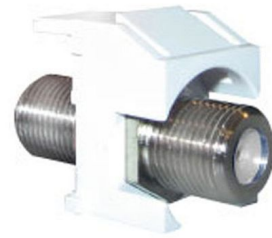

Lightology

lightology.com
866-954-4489
05-18-26

Project: _____

Company: _____

Location: _____ Fixture Type: _____

SPEC #: **LEG183754**

Approved On: _____ Approved By: _____

Adorne Video F Connector

By Legrand Adorne

Description

The Video F-Connector keystone insert supports up to 3 GHz bandwidth connections. Pair with a 1 Port, 2 Port, or 4 Port for use in any adorne wall plate. Snap in system makes installation fast and simple. Note: Wall plates sold separately.

Shown in white

Specifications

COLOR	N/A
BODY FINISH	White
WATTAGE	N/A
DIMMER	N/A
DIMENSIONS	0.63"W x 0.63"H
BULB	N/A
COUNTRY OF ORIGIN	China

CLICK TO VIEW PRODUCT

Notes: