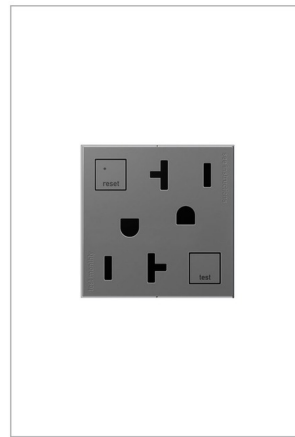

Lightology

lightology.com
866-954-4489
05-30-26

Project: _____

Company: _____

Location: _____ Fixture Type: _____

SPEC #: **LEG183790**

Approved On: _____ Approved By: _____

Tamper Resistant GFCI 20 Amp Outlet By Legrand Adorne

Description

The Tamper Resistant GFCI 20 Amp Outlet extends the unique look to every inch of your home. Tamper Resistant shutter system helps prevent improper insertion of foreign objects. SafeLock Protection will cut off power to outlet if components are damaged. GFCI protects from serious injury due to electric shock. Required in kitchen, bathrooms and outdoor locations. Configuration supports two plugs up to 20 Amps. 20 Amp outlets are less commonly used and require 12 gauge wire or larger. Available in a White, Graphite or Magnesium finish. 1.77 inch width x 1.77 inch height. UL Listed. Requires Adorne wall plate, sold separately.

Shown in magnesium

Specifications

COLOR	N/A
BODY FINISH	Magnesium
WATTAGE	N/A
DIMMER	N/A
DIMENSIONS	1.77"W x 1.77"H
BULB	N/A
COUNTRY OF ORIGIN	China

CLICK TO VIEW PRODUCT

Notes: