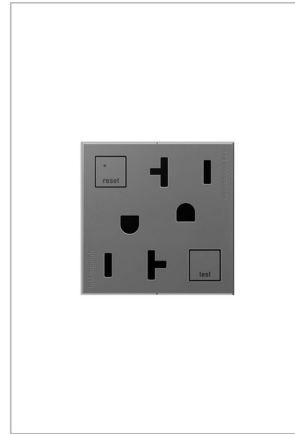

## Tamper Resistant GFCI 20 Amp Outlet By Legrand Adorne

### Description

The Tamper Resistant GFCI 20 Amp Outlet extends the unique look to every inch of your home. Tamper Resistant shutter system helps prevent improper insertion of foreign objects. SafeLock Protection will cut off power to outlet if components are damaged. GFCI protects from serious injury due to electric shock. Required in kitchen, bathrooms and outdoor locations. Configuration supports two plugs up to 20 Amps. 20 Amp outlets are less commonly used and require 12 gauge wire or larger. Available in a White, Graphite or Magnesium finish. 1.77 inch width x 1.77 inch height. UL Listed. Requires Adorne wall plate, sold separately.