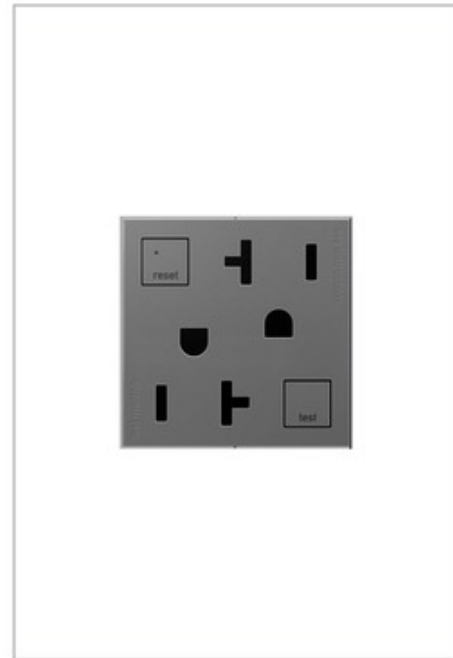

BRAND

Legrand Adorne

DESCRIPTION

The Tamper Resistant GFCI 20 Amp Outlet extends the unique look to every inch of your home. Tamper Resistant shutter system helps prevent improper insertion of foreign objects. SafeLock Protection will cut off power to outlet if components are damaged. GFCI protects from serious injury due to electric shock. Required in kitchen, bathrooms and outdoor locations. Configuration supports two plugs up to 20 Amps. 20 Amp outlets are less commonly used and require 12 gauge wire or larger. Available in a White, Graphite or Magnesium finish. 1.77 inch width x 1.77 inch height. UL Listed. Requires Adorne wall plate, sold separately.

Shown in: Magnesium

SHADE COLOR	Magnesium
BODY FINISH	N/A
WATTAGE	N/A
DIMMER	N/A
DIMENSIONS	1.77"W x 1.77"H
LAMP	N/A

SPEC # LEG183790

COMPANY	PROJECT	FIXTURE TYPE	APPROVED BY	DATE