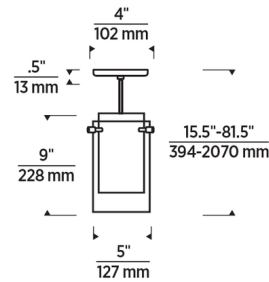

### Specifications

COLOR	Clear
BODY FINISH	Satin Nickel
WATTAGE	75W
DIMMER	Standard 120V
DIMENSIONS	5"W x 9"H
BULB NOT INCLUDED	1 x A19/Medium (E26)/75W/120V Incandescent
OTHER BULB OPTIONS	1 x A19/Medium (E26)/120V LED