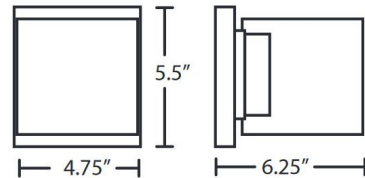

### Description

The Pogo Wall Light features Opal, Black with Gold, or White with Silver glass and a Bronze or Satin Nickel finish. 50 watt, 120 volt JCD G9 base bulbs are required but not included. 4.75 inch width x 5.5 inch height x 6.25 inch depth. UL listed. Suitable for interior damp locations.

### Specifications

COLOR	Black / Inner Gold
BODY FINISH	Satin Nickel
WATTAGE	50W
DIMMER	Standard 120V
DIMENSIONS	4.75"W x 5.5"H x 6.25"D
BULB INCLUDED	1 x JCD/G9/50W/120V Halogen
COUNTRY OF ORIGIN	Turkey