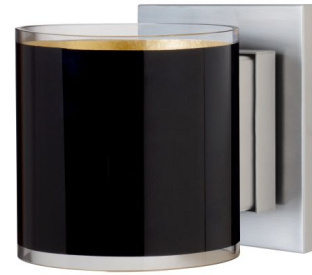

Lightology

lightology.com
866-954-4489
07-03-26

Project: _____

Company: _____

Location: _____ Fixture Type: _____

SPEC #: **BES184281**

Approved On: _____ Approved By: _____

Pogo Wall Light

By Besa Lighting

Description

The Pogo Wall Light features Opal, Black with Gold, or White with Silver glass and a Bronze or Satin Nickel finish. 50 watt, 120 volt JCD G9 base bulbs are required but not included. 4.75 inch width x 5.5 inch height x 6.25 inch depth. UL listed. Suitable for interior damp locations.

Shown in satin nickel / black / inner gold

Specifications

COLOR	Black / Inner Gold
BODY FINISH	Satin Nickel
WATTAGE	50W
DIMMER	Standard 120V
DIMENSIONS	4.75"W x 5.5"H x 6.25"D
BULB INCLUDED	1 x JCD/G9/50W/120V Halogen
COUNTRY OF ORIGIN	Turkey