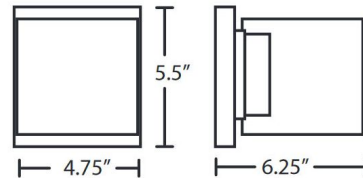

By Besa Lighting

Description

The Pogo Wall Light features Opal, Black with Gold, or White with Silver glass and a Bronze or Satin Nickel finish. 50 watt, 120 volt JCD G9 base bulbs are required but not included. 4.75 inch width x 5.5 inch height x 6.25 inch depth. UL listed. Suitable for interior damp locations.

Shown in satin nickel / black / inner gold

Specifications

COLOR	Black / Inner Gold
BODY FINISH	Satin Nickel
WATTAGE	50W
DIMMER	Standard 120V
DIMENSIONS	4.75"W x 5.5"H x 6.25"D
BULB INCLUDED	1 x JCD/G9/50W/120V Halogen
COUNTRY OF ORIGIN	Turkey