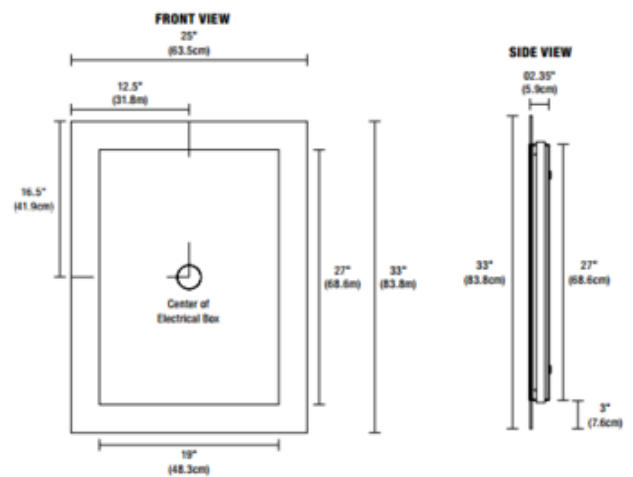

COMPANY

PROJECT

FIXTURE TYPE

APPROVED BY

DATE