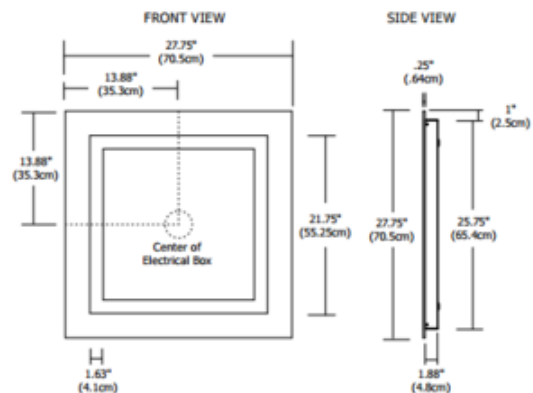

COMPANY	PROJECT	FIXTURE TYPE	APPROVED BY	DATE