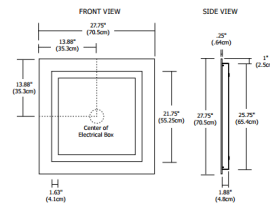

### Description

Plaza Small Surface Mount Dimmable LED Mirror is available with 2700K color temperature. LEDs are set behind an inset border of frosted glass projecting an even glow of light. Includes 73 total watts LED, consuming 66 LED watts, 92+ CRI, 1482 lumens. 50,000 hour average lamp life. Dimmable with a low voltage electronic dimmer. NOTE: This is a floor model and limited to quantity on hand.

### Specifications

COLOR . . . . . N/A  
 BODY FINISH . . . . . Mirror  
 WATTAGE . . . . . 66W  
 DIMMER . . . . . Low Voltage Electronic  
 DIMENSIONS . . . . . 27.75"W x 27.75"H x 2.13"D  
 INTEGRATED LED MODULE . . . . . 1 x LED/66W/120V LED