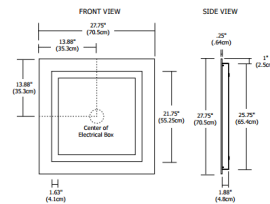

### Description

Plaza Small Surface Mount Dimmable LED Mirror is available with 2700K color temperature. LEDs are set behind an inset border of frosted glass projecting an even glow of light. Includes 73 total watts LED, consuming 66 LED watts, 92+ CRI, 1482 lumens. 50,000 hour average lamp life. Dimmable with a low voltage electronic dimmer. NOTE: This is a floor model and limited to quantity on hand.

### Specifications

COLOR	N/A
BODY FINISH	Mirror
WATTAGE	66W
DIMMER	Low Voltage Electronic
DIMENSIONS	27.75"W x 27.75"H x 2.13"D
INTEGRATED LED MODULE	1 x LED/66W/120V LED