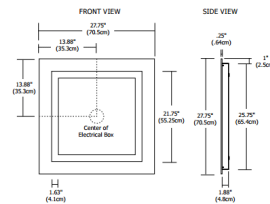

By Raise Lighting

Description

Plaza Small Surface Mount Dimmable LED Mirror is available with 2700K color temperature. LEDs are set behind an inset border of frosted glass projecting an even glow of light. Includes 73 total watts LED, consuming 66 LED watts, 92+ CRI, 1482 lumens. 50,000 hour average lamp life. Dimmable with a low voltage electronic dimmer. NOTE: This is a floor model and limited to quantity on hand.

Shown in mirror

Specifications

COLOR	N/A
BODY FINISH	Mirror
WATTAGE	66W
DIMMER	Low Voltage Electronic
DIMENSIONS	27.75"W x 27.75"H x 2.13"D
INTEGRATED LED MODULE	1 x LED/66W/120V LED

Technical Information