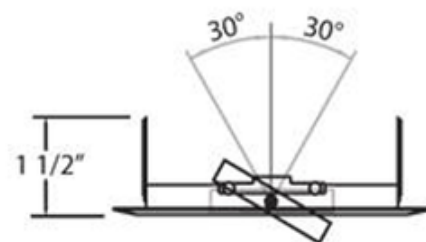

BRAND

Eurofase

DESCRIPTION

Gimbal Minimalist 4 Inch Trim is available in a Satin Copper, Antique Brass, Chrome, Satin Nickel, Gold, White or Black finish. Simplicity in design allows a straight forward look while still being functionally adjustable. Stamped metal construction. Rear relamping. No visible hardware. Vertically adjustable 0-30 degrees; rotates 360 degrees within the housing. One 50 watt, 12 volt MR16 type GU5.3 base halogen or 50 watt, 120 volt MR16 type GU10 base halogen bulb (or LED equivalent) is required, but not included. Lamp type dependent on housing and trim combination. ETL listed. 5 inch width x 1.5 inch height. A complete fixture includes a housing and trim, sold separately.

Shown in: White

TRIM COLOR	N/A
BODY FINISH	White
WATTAGE	50W
DIMMER	N/A
DIMENSIONS	5"W x 1.5"H
LAMP	1 x MR16/GU5.3 (bipin)/50W/12V Halogen 1 x MR16/GU10/50W/120V Halogen 1 x MR16/GU10/120V LED 1 x MR16/GU5.3 (bipin)/12V LED

Technical Information

FUNCTION	Adjustable Accent
CEILING TYPE	Drywall with Trim
APERTURE SHAPE	Round
APERTURE SIZE	2.000"

ITEM NUMBER EUF184547

COMPANY	PROJECT	FIXTURE TYPE	APPROVED BY	DATE