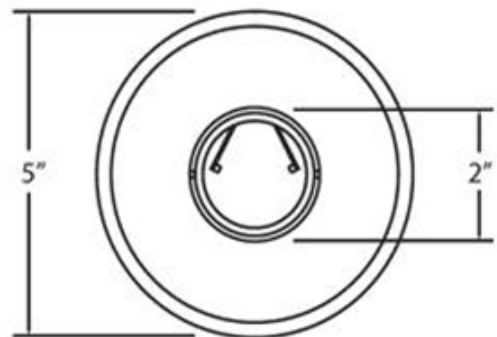

BRAND

Eurofase

DESCRIPTION

Gimbal Minimalist 4 Inch Trim is available in a Satin Copper, Antique Brass, Chrome, Satin Nickel, Gold, White or Black finish. Simplicity in design allows a straight forward look while still being functionally adjustable. Stamped metal construction. Rear relamping. No visible hardware. Vertically adjustable 0-30 degrees; rotates 360 degrees within the housing. One 50 watt, 12 volt MR16 type GU5.3 base halogen or 50 watt, 120 volt MR16 type GU10 base halogen bulb (or LED equivalent) is required, but not included. Lamp type dependent on housing and trim combination. ETL listed. 5 inch width x 1.5 inch height. A complete fixture includes a housing and trim, sold separately.

Shown in: White

TRIM COLOR	N/A
BODY FINISH	White
WATTAGE	50W
DIMMER	N/A
DIMENSIONS	5"W x 1.5"H
LAMP	1 x MR16/GU5.3 (bipin)/50W/12V Halogen 1 x MR16/GU10/50W/120V Halogen 1 x MR16/GU10/120V LED 1 x MR16/GU5.3 (bipin)/12V LED

Technical Information

FUNCTION	Adjustable Accent
CEILING TYPE	Drywall with Trim
APERTURE SHAPE	Round
APERTURE SIZE	2.000"

ITEM NUMBER EUF184547

COMPANY	PROJECT	FIXTURE TYPE	APPROVED BY	DATE