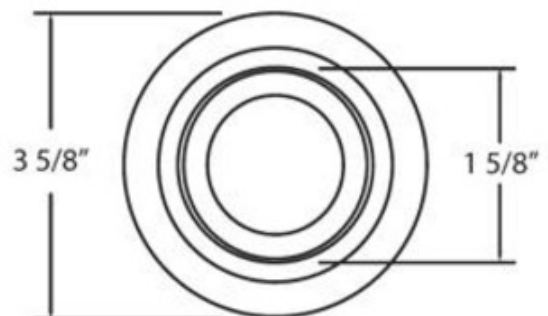

**BRAND**

Eurofase

**DESCRIPTION**

Gimbal Adjustable Round 3.25 Inch Trim in Aluminum swivels 30 degrees. Note: A complete fixture requires a housing and trim, sold separately.

<b>TRIM COLOR</b>	N/A
<b>BODY FINISH</b>	Aluminum
<b>WATTAGE</b>	7W
<b>DIMMER</b>	Dimmable
<b>DIMENSIONS</b>	3.625"W x 1.325"H
<b>BULB NOT INCLUDED</b>	
<b>LAMP</b>	1 x MR16/GU5.3 (bipin)/7W/12V LED

*Technical Information*

<b>FUNCTION</b>	Adjustable Accent
<b>CEILING TYPE</b>	Drywall with Trim
<b>APERTURE SHAPE</b>	Round
<b>APERTURE SIZE</b>	3.250"

**SPEC #** EUFI84641

COMPANY	PROJECT	FIXTURE TYPE	APPROVED BY	DATE