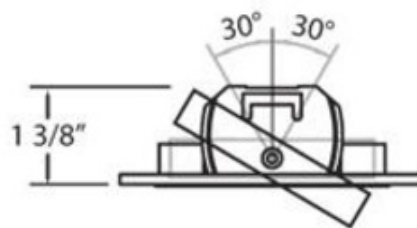

**BRAND**

Eurofase

**DESCRIPTION**

Gimbal Adjustable Round 3.25 Inch Trim in Aluminum swivels 30 degrees. Note: A complete fixture requires a housing and trim, sold separately.

<b>TRIM COLOR</b>	N/A
<b>BODY FINISH</b>	Aluminum
<b>WATTAGE</b>	7W
<b>DIMMER</b>	Dimmable
<b>DIMENSIONS</b>	3.625"W x 1.325"H
<b>BULB NOT INCLUDED</b>	
<b>LAMP</b>	1 x MR16/GU5.3 (bipin)/7W/12V LED

*Technical Information*

<b>FUNCTION</b>	Adjustable Accent
<b>CEILING TYPE</b>	Drywall with Trim
<b>APERTURE SHAPE</b>	Round
<b>APERTURE SIZE</b>	3.250"

**SPEC #** EUFI84641

COMPANY	PROJECT	FIXTURE TYPE	APPROVED BY	DATE