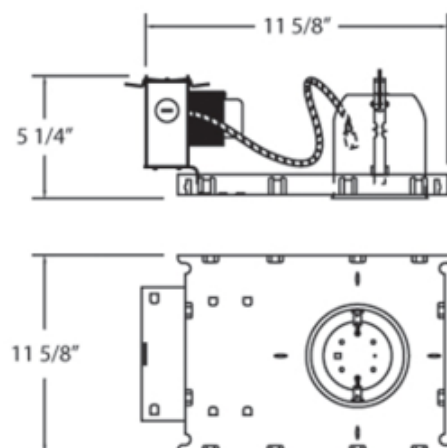

**BRAND**

Eurofase

**DESCRIPTION**

NC04-B 4 Inch 12 Volt Non-IC New Construction Housing is designed for open ceilings (pre-drywall). Non-IC designation requires that insulation be kept a minimum of 3 inches away from housing. These housings incorporate a plate and hanger bars so the housing can be positioned in the desired location. New construction type housing consists of a frame in plate with the housing components built onto the plate. Includes magnetic transformer. One 50 watt, 12 volt MR16 type GU5.3 base bulb (or LED equivalent) is required, but not included. Dimmable with a low voltage magnetic dimmer, sold separately. A complete fixture requires a housing and trim, sold separately.

<b>TRIM COLOR</b>	N/A
<b>BODY FINISH</b>	Aluminum
<b>WATTAGE</b>	7W
<b>DIMMER</b>	Low Voltage Magnetic
<b>DIMENSIONS</b>	11.63"L x 11.63"W x 5.25"H
<b>BULB NOT INCLUDED</b>	
<b>LAMP</b>	1 x MR16/GU5.3 (bipin)/7W/12V LED

*Technical Information*

<b>CEILING TYPE</b>	Drywall with Trim
<b>HOUSING TYPE</b>	New Construction NON IC
<b>HOUSING HEIGHT</b>	6"
<b>APERTURE SIZE</b>	4.000"

**SPEC #** EUF184749

COMPANY	PROJECT	FIXTURE TYPE	APPROVED BY	DATE