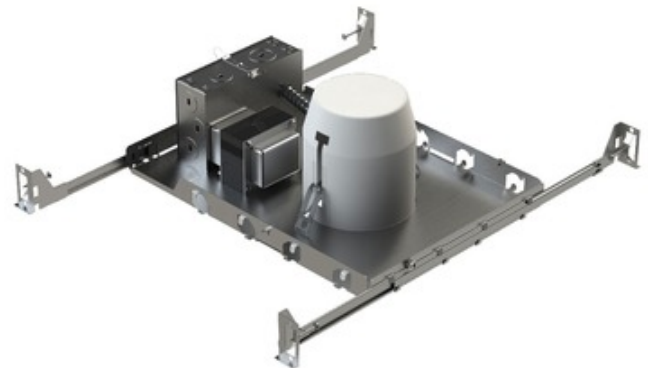

**BRAND**

Eurofase

**DESCRIPTION**

NC04-B 4 Inch 12 Volt Non-IC New Construction Housing is designed for open ceilings (pre-drywall). Non-IC designation requires that insulation be kept a minimum of 3 inches away from housing. These housings incorporate a plate and hanger bars so the housing can be positioned in the desired location. New construction type housing consists of a frame in plate with the housing components built onto the plate. Includes magnetic transformer. One 50 watt, 12 volt MR16 type GU5.3 base bulb (or LED equivalent) is required, but not included. Dimmable with a low voltage magnetic dimmer, sold separately. A complete fixture requires a housing and trim, sold separately.

<b>TRIM COLOR</b>	N/A
<b>BODY FINISH</b>	Aluminum
<b>WATTAGE</b>	7W
<b>DIMMER</b>	Low Voltage Magnetic
<b>DIMENSIONS</b>	11.63"L x 11.63"W x 5.25"H
<b>BULB NOT INCLUDED</b>	
<b>LAMP</b>	1 x MR16/GU5.3 (bipin)/7W/12V LED