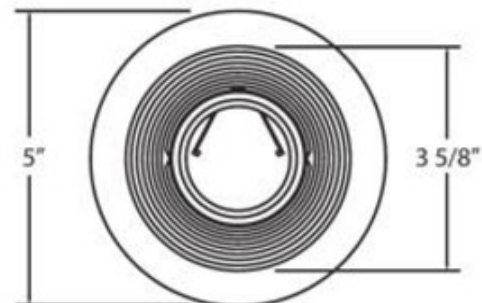

BRAND

Eurofase

DESCRIPTION

Stepped Baffle 4 inch Trim in Satin Nickel or White with a White or Black baffle. Rear re-lamping. Step baffle improves dispersion of light and improves interior baffle reflection. Vertically adjustable 0 to 15 degrees and rotates 360 degrees within the housing. Full return with gasket to eliminate light leakage. One 50 watt, 12 volt MR16 type GU5.3 base halogen or 50 watt, 120 volt MR16 type GU10 base bulb (or LED equivalent) is required, but not included. Lamp type dependent on housing/trim combination. ETL listed. 5 inch width x 2 inch height. A complete fixture includes a housing and trim, sold separately.

| | |
|--------------------------|---|
| TRIM COLOR | N/A |
| BODY FINISH | White Trim / White Baffle |
| WATTAGE | 7W |
| DIMMER | Dimmable |
| DIMENSIONS | 5"W x 2"H |
| BULB NOT INCLUDED | |
| LAMP | 1 x MR16/GU5.3 (bipin)/7W/12V LED 1 x MR16/GU10/50W/120V Halogen 1 x MR16/GU10/120V LED |

Technical Information

| | |
|-----------------------|-------------------|
| FUNCTION | Downlight |
| CEILING TYPE | Drywall with Trim |
| APERTURE SHAPE | Round |
| APERTURE SIZE | 3.620" |

SPEC # EUF184751