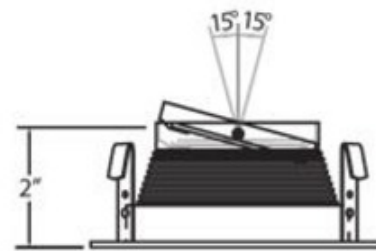

BRAND

Eurofase

DESCRIPTION

Stepped Baffle 4 inch Trim in Satin Nickel or White with a White or Black baffle. Rear re-lamping. Step baffle improves dispersion of light and improves interior baffle reflection. Vertically adjustable 0 to 15 degrees and rotates 360 degrees within the housing. Full return with gasket to eliminate light leakage. One 50 watt, 12 volt MR16 type GU5.3 base halogen or 50 watt, 120 volt MR16 type GU10 base bulb (or LED equivalent) is required, but not included. Lamp type dependent on housing/trim combination. ETL listed. 5 inch width x 2 inch height. A complete fixture includes a housing and trim, sold separately.

| | |
|--------------------------|---|
| TRIM COLOR | N/A |
| BODY FINISH | White Trim / White Baffle |
| WATTAGE | 7W |
| DIMMER | Dimmable |
| DIMENSIONS | 5"W x 2"H |
| BULB NOT INCLUDED | |
| LAMP | 1 x MR16/GU5.3 (bipin)/7W/12V LED 1 x MR16/GU10/50W/120V Halogen 1 x MR16/GU10/120V LED |

Technical Information

| | |
|-----------------------|-------------------|
| FUNCTION | Downlight |
| CEILING TYPE | Drywall with Trim |
| APERTURE SHAPE | Round |
| APERTURE SIZE | 3.620" |

SPEC # EUF184751