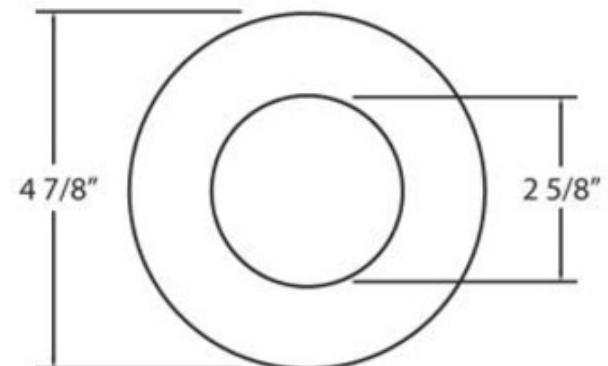

BRAND

Eurofase

DESCRIPTION

Shower Dome Round 4 inch trim with frosted glass and Satin Nickel, Chrome, or White trim. Trim is sealed and gasketed for use in areas where occasional direct spray from water may occur. Frosted glass lens for diffused light output. Full return with gasket to eliminate light leakage. One 50 watt, 12 volt MR16 type GU5.3 base halogen or 50 watt, 120 volt MR16 type GU10 base bulb (or LED equivalent) is required, but not included. Lamp type dependent on housing/trim combination. ETL listed for wet locations. 5 inch width x 2.1 inch height. A complete fixture includes a housing and trim, sold separately.

TRIM COLOR	Frosted
BODY FINISH	White
WATTAGE	7W
DIMMER	Dimmable
DIMENSIONS	4.875"W x 2.125"H
BULB NOT INCLUDED	
LAMP	1 x MR16/GU5.3 (bipin)/7W/12V LED 1 x MR16/GU10/50W/120V Halogen 1 x MR16/GU10/120V LED

Technical Information

FUNCTION	Shower/Wet Location
CEILING TYPE	Drywall with Trim
APERTURE SHAPE	Oval
APERTURE SIZE	2.620"

SPEC # EUFI84796

COMPANY

PROJECT

FIXTURE TYPE

APPROVED BY

DATE
