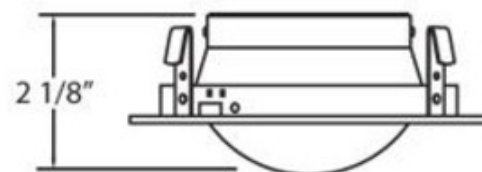

BRAND

Eurofase

DESCRIPTION

Shower Dome Round 4 inch trim with frosted glass and Satin Nickel, Chrome, or White trim. Trim is sealed and gasketed for use in areas where occasional direct spray from water may occur. Frosted glass lens for diffused light output. Full return with gasket to eliminate light leakage. One 50 watt, 12 volt MR16 type GU5.3 base halogen or 50 watt, 120 volt MR16 type GU10 base bulb (or LED equivalent) is required, but not included. Lamp type dependent on housing/trim combination. ETL listed for wet locations. 5 inch width x 2.1 inch height. A complete fixture includes a housing and trim, sold separately.

TRIM COLOR	Frosted
BODY FINISH	White
WATTAGE	7W
DIMMER	Dimmable
DIMENSIONS	4.875"W x 2.125"H
BULB NOT INCLUDED	
LAMP	1 x MR16/GU5.3 (bipin)/7W/12V LED 1 x MR16/GU10/50W/120V Halogen 1 x MR16/GU10/120V LED

Technical Information

FUNCTION	Shower/Wet Location
CEILING TYPE	Drywall with Trim
APERTURE SHAPE	Oval
APERTURE SIZE	2.620"

SPEC # EUFI84796

COMPANY

PROJECT

FIXTURE TYPE

APPROVED BY

DATE
