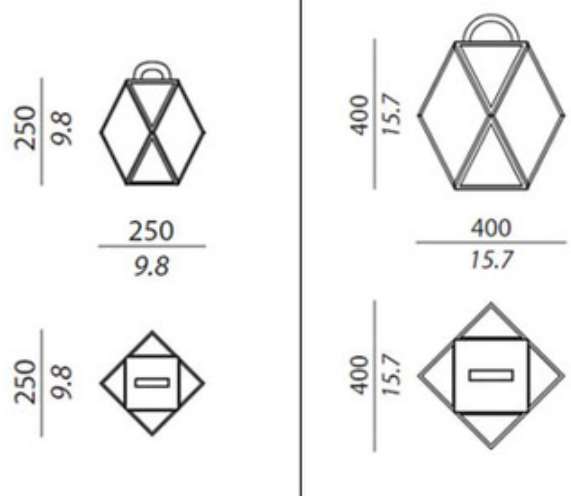

MUSE battery

COMPANY	PROJECT	FIXTURE TYPE	APPROVED BY	DATE