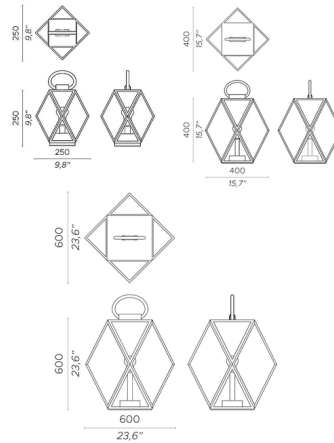

CLICK TO VIEW PRODUCT

Notes: