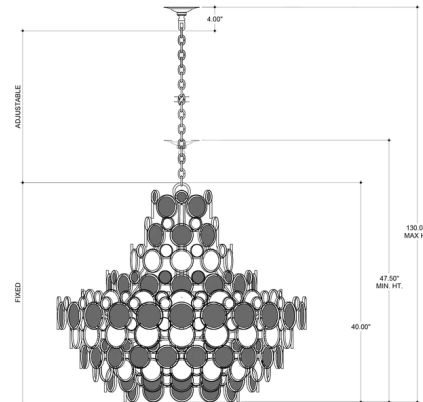

### Description

The Galahad Chandelier has recycled glass and recast glass discs that are individually attached by hand to hang from its immense wrought iron frame. The size of this chandelier with its intermingling of discs is impressive, as are the reflected hues that glint through the circlets that make up the shade. Place in an area where statement lighting is most needed. Finished in Bronze with Clear Discs or Contemporary silver with Blue discs. Canopy diameter 6 inches. Includes 96 inch chain.

### Specifications

COLOR	Clear
BODY FINISH	Bronze
WATTAGE	720W
DIMMER	Standard 120V
DIMENSIONS	43\"W x 40\"H
BULB NOT INCLUDED	12 x A19/Medium (E26)/60W/120V Incandescent
OTHER BULB OPTIONS	12 x A19/Medium (E26)/120V LED
COUNTRY OF ORIGIN	Philippines

### Technical Information

PRODUCT DIMENSIONS . . . . . Adjustable Height: 47.5\" to 130\"

CLICK TO VIEW PRODUCT

Notes: