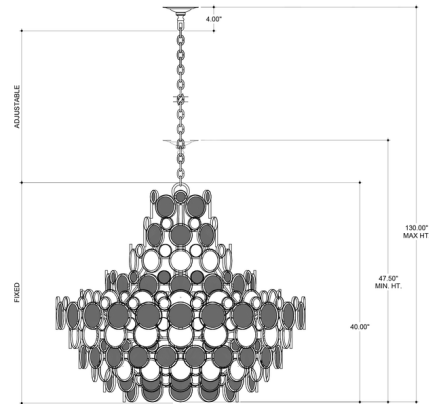

Description

The Galahad Chandelier has recycled glass and recast glass discs that are individually attached by hand to hang from its immense wrought iron frame. The size of this chandelier with its intermingling of discs is impressive, as are the reflected hues that glint through the circlets that make up the shade. Place in an area where statement lighting is most needed. Finished in Bronze with Clear Discs or Contemporary silver with Blue discs. Canopy diameter 6 inches. Includes 96 inch chain.

Shown in bronze / clear

Specifications

COLOR	Clear
BODY FINISH	Bronze
WATTAGE	720W
DIMMER	Standard 120V
DIMENSIONS	43"W x 40"H
BULB NOT INCLUDED	12 x A19/Medium (E26)/60W/120V Incandescent
OTHER BULB OPTIONS	12 x A19/Medium (E26)/120V LED
COUNTRY OF ORIGIN	Philippines

Technical Information

PRODUCT DIMENSIONS Adjustable Height: 47.5" to 130"

CLICK TO VIEW PRODUCT

Notes: