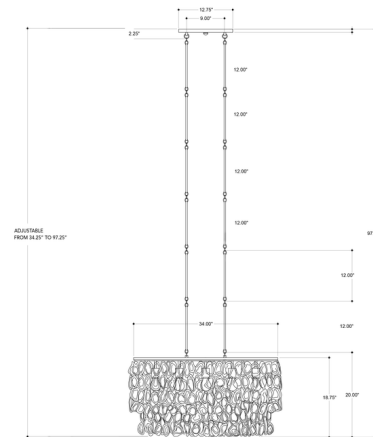

CLICK TO VIEW PRODUCT

Notes: