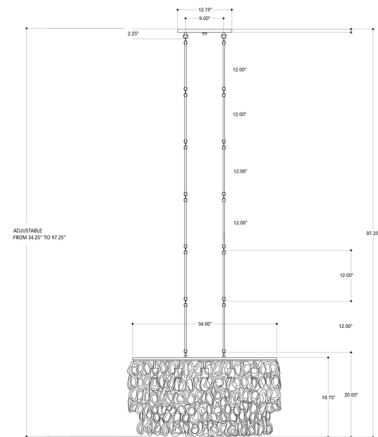

CLICK TO VIEW PRODUCT

Notes: