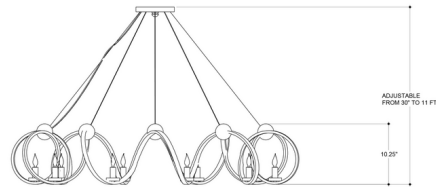

Description

Ringmaster Chandelier is cold-forged into this stellar design. Contemporary gold or silver leaf is applied to the graceful wrought iron curves to resemble a very regal slinky. Ten 60 watt, 120 volt CA8 Candelabra base incandescent bulbs are required, but not included. 46 inch width x 16 inch height x 132 inch adjustable length.

Shown in gold leaf

Specifications

COLOR	N/A
BODY FINISH	Gold Leaf
WATTAGE	600W
DIMMER	Standard 120V
DIMENSIONS	46"W x 16"H
BULB NOT INCLUDED	10 x CA8/Candelabra (E12)/60W/120V Incandescent
COUNTRY OF ORIGIN	Philippines