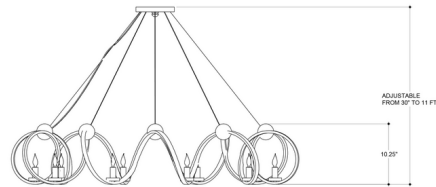

Description

Ringmaster Chandelier is cold-forged into this stellar design. Contemporary gold or silver leaf is applied to the graceful wrought iron curves to resemble a very regal slinky. Ten 60 watt, 120 volt CA8 Candelabra base incandescent bulbs are required, but not included. 46 inch width x 16 inch height x 132 inch adjustable length.

Specifications

COLOR	N/A
BODY FINISH	Gold Leaf
WATTAGE	600W
DIMMER	Standard 120V
DIMENSIONS	46"W x 16"H
BULB NOT INCLUDED	10 x CA8/Candelabra (E12)/60W/120V Incandescent
COUNTRY OF ORIGIN	Philippines

Shown in gold leaf