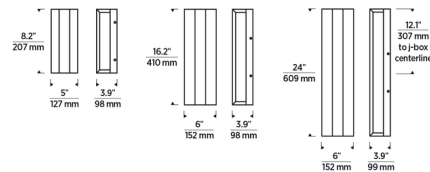

CLICK TO VIEW PRODUCT

Notes: