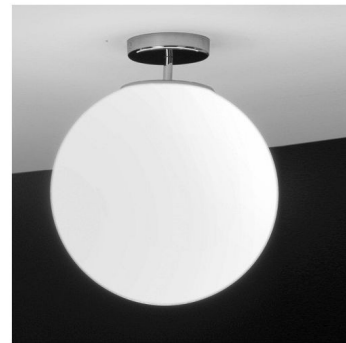

Lightology

lightology.com
866-954-4489
07-06-26

Project: _____

Company: _____

Location: _____ Fixture Type: _____

SPEC #: **AIL187773**

Approved On: _____ Approved By: _____

Sferis Semi Flush Ceiling Light

By AI Lati Lights

Description

Sferis Ceiling Semi Flush Mount features blown triplex Opal glass with a Chrome or White finish.

Shown in chrome / opal

Specifications

COLOR	Opal
BODY FINISH	Chrome
WATTAGE	75W
DIMMER	Standard 120V
DIMENSIONS	9.8"W x 12.6"H
BULB NOT INCLUDED	1 x A19/Medium (E26)/75W/120V Incandescent
OTHER BULB OPTIONS	1 x A19/Medium (E26)/120V LED
COUNTRY OF ORIGIN	Italy