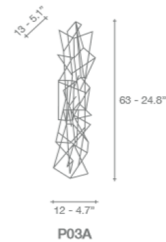

By Terzani USA

Description

Etoile Wall Sconce has an intricate network of intersecting nickel lines recalling constellations in a clear night sky. Strategically placed bulbs cast a starry light, twinkling as viewers move around the pendant. Through projecting these complex patterns throughout the room, Etoile casts a heavenly glow in any space. Six 10 watt, 12 volt T3 type G4 base Halogen bulbs are required, but not included. 4.7 inch width x 24.8 inch height.

Shown in nickel

Specifications

COLOR	N/A
BODY FINISH	Nickel
WATTAGE	60W
DIMMER	Low Voltage Electronic
DIMENSIONS	4.7"W x 24.8"H
BULB NOT INCLUDED	6 x T3/G4 (bipin)/10W/12V Krypton Xenon
COUNTRY OF ORIGIN	Italy