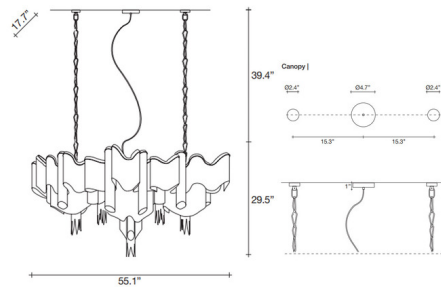

By Terzani USA

Description

The Stream Linear Chandelier comes with a graceful and classy design that adds uniqueness and light to a variety of spaces in your home. This stunning lighting piece is a part of Precious Collection. Over 7 kilometers of metal chain appear to flow down from the frame. These cascading tiers project a streaking, yet tranquil shadow throughout a room. Available in Nickel, Gold plated, and Black Nickel finishes. ETL listed.

Shown in nickel

Specifications

COLOR	N/A
BODY FINISH	Nickel
WATTAGE	66W
DIMMER	Standard 120V
DIMENSIONS	55.1"W x 29.5"H x 17.7"D
BULB NOT INCLUDED	12 x JCD/G9/4W/120V LED
BULB NOT INCLUDED	3 x MR16/GU10/6W/120V LED
COUNTRY OF ORIGIN	Italy

Technical Information

PRODUCT DIMENSIONS Chain Length: 39.4"

CLICK TO VIEW PRODUCT

Notes: