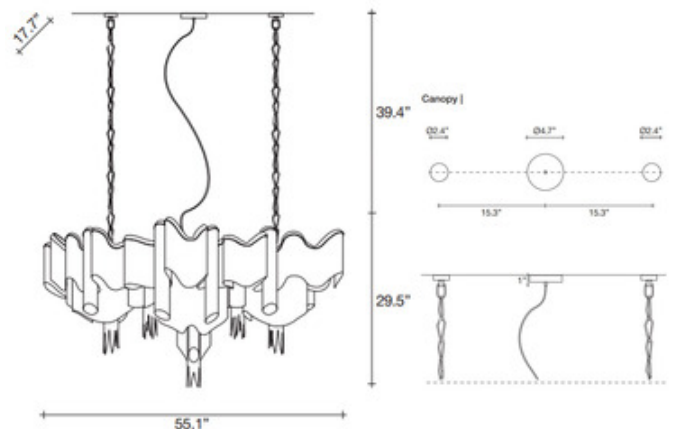

### DESCRIPTION

The Stream Linear Chandelier comes with a graceful and classy design that adds uniqueness and light to a variety of spaces in your home. This stunning lighting piece is a part of Precious Collection. Over 7 kilometers of metal chain appear to flow down from the frame. These cascading tiers project a streaking, yet tranquil shadow throughout a room. Available in Nickel, Gold plated, and Black Nickel finishes. ETL listed.

Shown in: Nickel

SHADE COLOR	N/A
BODY FINISH	Nickel
WATTAGE	66W
DIMMER	Standard 120V
DIMENSIONS	55.1"W x 29.5"H x 17.7"D
LAMP	12 x JCD/G9/4W/120V LED 3 x MR16/GU10/6W/120V LED

#### Technical Information

PRODUCT DIMENSIONS	Chain Length: 39.4"
--------------------	---------------------

ITEM NUMBER	TRZ188155
-------------	-----------

COMPANY	PROJECT	FIXTURE TYPE	APPROVED BY	DATE