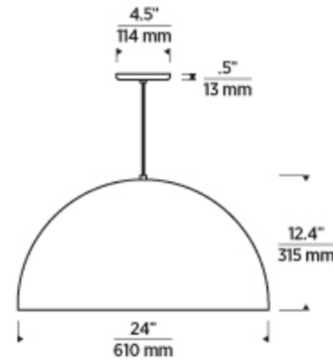

Description

The Powell Street Pendant is sleek and contemporary with its attractive glossy finish. This high-end luxurious pendant features a high gloss finish to its exterior and modern matte interior finish surrounded by a blown white glass globe diffuser. Includes a 4.5 inch round canopy. LED option dimmable with most LED compatible electronic low voltage and TRIAC dimmers, sold separately. Swag hook accessory sold separately.

Shown in black / gloss black / white

Specifications

COLOR	Gloss Black / White
BODY FINISH	Black
WATTAGE	150W
DIMMER	Standard 120V
DIMENSIONS	24"W x 12.4"H
BULB INCLUDED	1 x G40/Medium (E26)/150W/120V Incandescent
COUNTRY OF ORIGIN	China