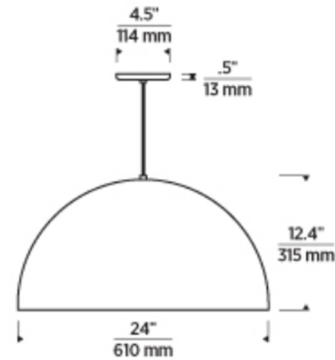

Description

The Powell Street Pendant is sleek and contemporary with its attractive glossy finish. This high-end luxurious pendant features a high gloss finish to its exterior and modern matte interior finish surrounded by a blown white glass globe diffuser. Includes a 4.5 inch round canopy. LED option dimmable with most LED compatible electronic low voltage and TRIAC dimmers, sold separately. Swag hook accessory sold separately.

Shown in black / gloss black / white

Specifications

COLOR Gloss Black / White
BODY FINISH Black
WATTAGE 150W
DIMMER Standard 120V
DIMENSIONS 24"W x 12.4"H
BULB INCLUDED 1 x G40/Medium (E26)/150W/120V Incandescent
COUNTRY OF ORIGIN China