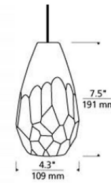

Description

Briolette Freejack Pendant features a classic teardrop shaped glass that has been hand finished with unique semi-opaque facets. Compatible for use with 1-circuit Monorail track system or Freejack canopy. Supplied with six feet of field-cutable suspension cable and a Freejack connector. Freejack canopy required if used as a monopoint, sold separately.

Shown in satin nickel / frost

Specifications

SHADE COLOR	Frost
BODY FINISH	Antique Bronze
WATTAGE	50W
DIMMER	Low Voltage Electronic
DIMENSIONS	4.3"W x 7.5"H
BULB INCLUDED	1 x JC/GY6.35 (bipin)/50W/12V Krypton Xenon
COUNTRY OF ORIGIN	China