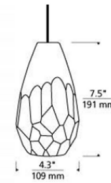

Description

Briolette Freejack Pendant features a classic teardrop shaped glass that has been hand finished with unique semi-opaque facets. Compatible for use with 1-circuit Monorail track system or Freejack canopy. Supplied with six feet of field-cutable suspension cable and a Freejack connector. Freejack canopy required if used as a monopoint, sold separately.

Shown in satin nickel / frost

Specifications

SHADE COLOR	Frost
BODY FINISH	Antique Bronze
WATTAGE	6W
DIMMER	Low Voltage Electronic
DIMENSIONS	4.3"W x 7.5"H
BULB INCLUDED	1 x JC/GY6.35 (bipin)/6W/12V LED
COUNTRY OF ORIGIN	China