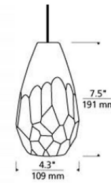

Description

Briolette Freejack Pendant features a classic teardrop shaped glass that has been hand finished with unique semi-opaque facets. Compatible for use with 1-circuit Monorail track system or Freejack canopy. Supplied with six feet of field-cutttable suspension cable and a Freejack connector. Freejack canopy required if used as a monopoint, sold separately.

Shown in satin nickel / frost

Specifications

COLOR	Frost
BODY FINISH	Satin Nickel
WATTAGE	50W
DIMMER	Low Voltage Electronic
DIMENSIONS	4.3\"W x 7.5\"H
BULB INCLUDED	1 x JC/GY6.35 (bipin)/50W/12V Krypton Xenon
COUNTRY OF ORIGIN	China