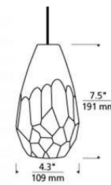

By Visual Comfort Modern

Description

Briolette Freejack Pendant features a classic teardrop shaped glass that has been hand finished with unique semi-opaque facets. Compatible for use with 1-circuit Monorail track system or Freejack canopy. Supplied with six feet of field-cuttable suspension cable and a Freejack connector. Freejack canopy required if used as a monopoint, sold separately.

Shown in satin nickel / frost

Specifications

SHADE COLOR	Frost
BODY FINISH	Satin Nickel
WATTAGE	6W
DIMMER	Low Voltage Electronic
DIMENSIONS	4.3"W x 7.5"H
BULB INCLUDED	1 x JC/GY6.35 (bipin)/6W/12V LED
COUNTRY OF ORIGIN	China