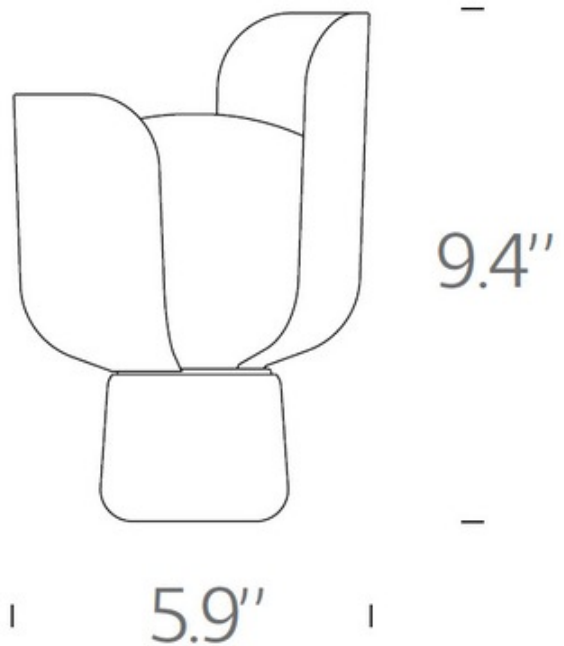

Technical Information

PRODUCT DIMENSIONS	Cord: 96"

SPEC #	FON188181

COMPANY	PROJECT	FIXTURE TYPE	APPROVED BY	DATE