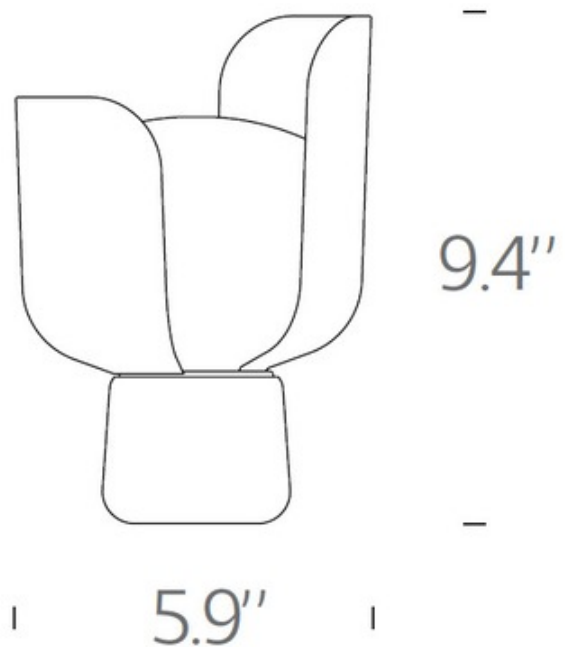

Technical Information

PRODUCT DIMENSIONS	Cord: 96"

ITEM NUMBER	FON188181

COMPANY	PROJECT	FIXTURE TYPE	APPROVED BY	DATE