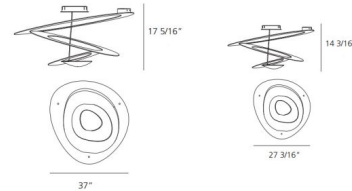

CLICK TO VIEW PRODUCT

Notes: