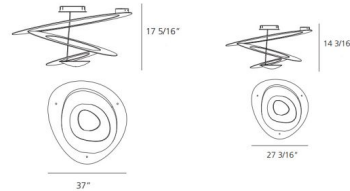

CLICK TO VIEW PRODUCT

Notes: