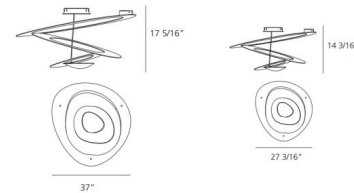

### Description

Transform your ceiling into a captivating art installation with the Pirce Ceiling Light, a truly sculptural and mesmerizing fixture. This stunning light features an intricate aluminum spiral with a pristine White finish, creating an elegant and dynamic form that seems to float effortlessly. The design allows light to gracefully flow along its curves, producing a beautiful interplay of light and shadow that enhances the ambiance of any room. Available in two versatile sizes, the Pirce Ceiling Light offers options to perfectly scale with your space. You can also choose between two warm color temperatures, ensuring the light complements your interior design. Customers consistently rave about its breathtaking design and artistic presence, highlighting how it elevates the perceived value of their spaces. Ideal for contemporary living rooms, grand entryways, or dining areas, the Pirce Ceiling Light is more than just illumination; it's a statement piece that embodies contemporary elegance and innovative design.

### Specifications

COLOR	N/A
BODY FINISH	White
WATTAGE	44W
DIMMER	Low Voltage Electronic
DIMENSIONS	37"W x 17.31"H
INTEGRATED LED MODULE	1 x LED/44W/120-277V LED
COUNTRY OF ORIGIN	Italy