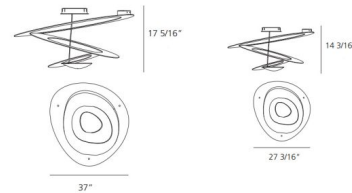

CLICK TO VIEW PRODUCT

Notes: