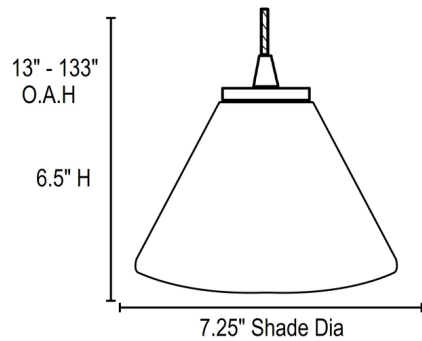

Shown in oil rubbed bronze / cobalt blue

Specifications

COLOR	Cobalt Blue
BODY FINISH	Oil Rubbed Bronze
WATTAGE	72W
DIMMER	Standard 120V
DIMENSIONS	151"L x 7.25"W x 6"H
BULB NOT INCLUDED	1 x A19/Medium (E26)/72W/120V Incandescent
OTHER BULB OPTIONS	1 x A19/Medium (E26)/120V LED
COUNTRY OF ORIGIN	China

Technical Information

PRODUCT DIMENSIONS Min/Max Adjustable Overall Height: 13" - 133"

CLICK TO VIEW PRODUCT

Notes: