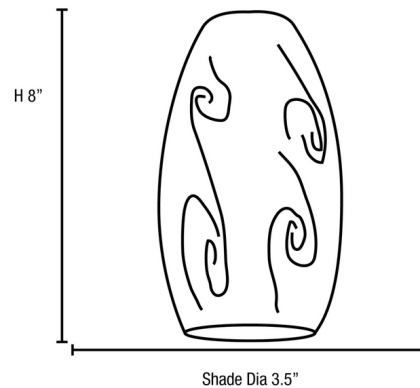

### Description

Merlot Cord Pendant features a Ruby Sky glass shade with a Brushed Steel or Oil Rubbed Bronze finish. Two lamping options. LED: One 11 watt 120 volt replaceable A19 medium base LED bulb is included. INC: One 100 watt max 120 volt A19 medium base bulb is required, but not included. 3.5 inch width x 8 inch height x 153 inch maximum length. Brushed Steel includes 144 inch Clear cord; Oil Rubbed Bronze includes 144 inch Black cord. UL listed. Suitable for commercial or residential use.

### Specifications

COLOR . . . . . Ruby Sky  
BODY FINISH . . . . . Brushed Steel  
WATTAGE . . . . . 72W  
DIMMER . . . . . Standard 120V  
DIMENSIONS . . . . . 153"L x 3.5"W x 8"H  
BULB NOT INCLUDED . . . . . 1 x A19/Medium (E26)/72W/120V Incandescent  
OTHER BULB OPTIONS . . . . . 1 x A19/Medium (E26)/120V LED  
COUNTRY OF ORIGIN . . . . . China

### Technical Information

LAMP COLOR . . . . . 2700K  
LUMENS/WATT . . . . . 22.22  
LUMINOUS FLUX . . . . . 1600 lumens

Shown in brushed steel / ruby sky

CLICK TO VIEW PRODUCT

Notes: