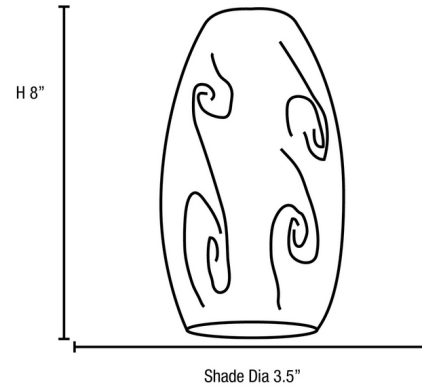

### Description

Merlot Cord Pendant features a Ruby Sky glass shade with a Brushed Steel or Oil Rubbed Bronze finish. Two lamping options. LED: One 11 watt 120 volt replaceable A19 medium base LED bulb is included. INC: One 100 watt max 120 volt A19 medium base bulb is required, but not included. 3.5 inch width x 8 inch height x 153 inch maximum length. Brushed Steel includes 144 inch Clear cord; Oil Rubbed Bronze includes 144 inch Black cord. UL listed. Suitable for commercial or residential use.

### Specifications

COLOR	Ruby Sky
BODY FINISH	Brushed Steel
WATTAGE	72W
DIMMER	Standard 120V
DIMENSIONS	153"L x 3.5"W x 8"H
BULB NOT INCLUDED	1 x A19/Medium (E26)/72W/120V Incandescent
OTHER BULB OPTIONS	1 x A19/Medium (E26)/120V LED
COUNTRY OF ORIGIN	China

### Technical Information

LAMP COLOR	2700K
LUMENS/WATT	22.22
LUMINOUS FLUX	1600 lumens

Shown in brushed steel / ruby sky

CLICK TO VIEW PRODUCT

Notes: