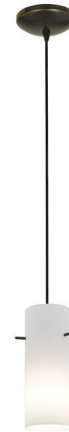

# Lightology

lightology.com  
866-954-4489  
07-14-25

Project: \_\_\_\_\_

Company: \_\_\_\_\_

Location: \_\_\_\_\_ Fixture Type: \_\_\_\_\_

SPEC #: **ACC188406**

Approved On: \_\_\_\_\_ Approved By: \_\_\_\_\_

## Glass Cylinder Cord Pendant

By Access

### Description

Glass Cylinder Cord Pendant features an Amber, Opal, or Red glass shade with a Brushed Steel or Oil Rubbed Bronze finish. Two lamping options. LED: One 11 watt 120 volt A19 medium base LED bulbs are included. INC: One 100 watt max 120 volt medium base bulb is required, but not included. 4 inch width x 10 inch height x 155 inch maximum length. Brushed Steel includes 144 inch Clear cord; Oil Rubbed Bronze includes 144 inch Black cord. UL listed.

### Specifications

COLOR . . . . . Opal  
BODY FINISH . . . . . Oil Rubbed Bronze  
WATTAGE . . . . . 72W  
DIMMER . . . . . Standard 120V  
DIMENSIONS . . . . . 155"L x 4"W x 10"H  
BULB NOT INCLUDED . . . . . 1 x A19/Medium (E26)/72W/120V Incandescent  
COUNTRY OF ORIGIN . . . . . China