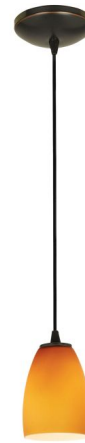

# Lightology

lightology.com  
866-954-4489  
05-20-26

Project: \_\_\_\_\_

Company: \_\_\_\_\_

Location: \_\_\_\_\_ Fixture Type: \_\_\_\_\_

SPEC #: **ACC188416**

Approved On: \_\_\_\_\_ Approved By: \_\_\_\_\_

## Sherry Cord Pendant

By Access

### Description

Sherry Cord Pendant features an Opal or Amber glass shade with a Brushed Steel or Oil Rubbed Bronze finish. Two lamping options. INC: One 100 watt max 120 volt A19 medium base bulb is required, but not included. LED: One 11 watt 120 volt replaceable A19 medium base LED bulb is included. 4.5 inch width x 6 inch height X 151 inch maximum length. Brushed Steel includes 144 inch Clear cord; Oil Rubbed Bronze includes 144 inch Black cord. UL listed. Suitable for commercial or residential use.

### Specifications

COLOR . . . . . Amber  
BODY FINISH . . . . . Oil Rubbed Bronze  
WATTAGE . . . . . 72W  
DIMMER . . . . . Standard 120V  
DIMENSIONS . . . . . 151"L x 4.5"W x 6"H  
BULB NOT INCLUDED . . . . . 1 x A19/Medium (E26)/72W/120V Incandescent  
COUNTRY OF ORIGIN . . . . . China