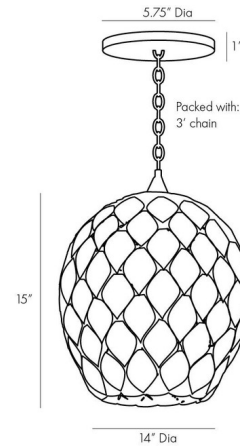

Description

The Osgood Pendant is handcrafted in iron with rustic diamond shaped leaves pieced together to form a this unique shape. This piece will stand out in any room of your home.

Specifications

COLOR N/A
BODY FINISH Antique Gold
WATTAGE 60W
DIMMER Standard 120V
DIMENSIONS 14"W x 15"H
BULB NOT INCLUDED 1 x A19/Medium (E26)/60W/120V Incandescent
OTHER BULB OPTIONS 1 x A19/Medium (E26)/120V LED

Technical Information

PRODUCT DIMENSIONS Adjustable Chain Length: 36"

Shown in antique gold

CLICK TO VIEW PRODUCT

Notes: