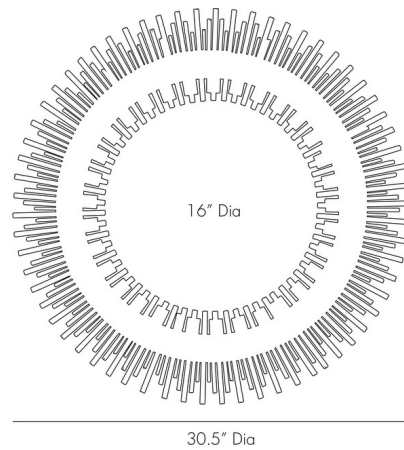

By Arteriors Home

Description

The Prescott Round Mirror features individual iron rods welded together and finished in Antique Gold Leaf to create this fresh interpretation of the always popular starburst. 16.5 inch diameter actual mirror size.

Shown in antique gold leaf

Specifications

COLOR	N/A
BODY FINISH	Antique Gold Leaf
WATTAGE	N/A
DIMMER	N/A
DIMENSIONS	30.5"W x 30.5"H x 1.5"D
BULB	N/A

CLICK TO VIEW PRODUCT

Notes: