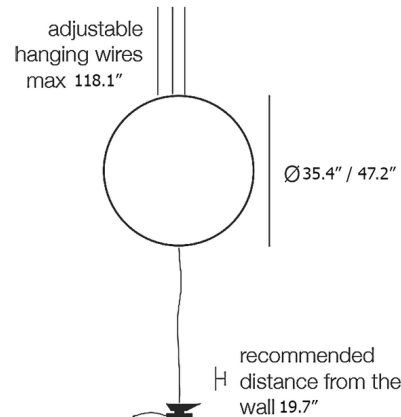

Description

The Sorry Giotto Plug-In Pendant highlights the beauty of the circle's clean, simple lines with a vibrant, hand-painted blue finish. The pendant's ring houses an integrated LED light to produce an elegant glow. The pendant includes an iron anvil to anchor the plug-in cord and maintain tension, as well as providing a charming accent. Dimmer switch located on cord.

Shown in black / blue

Specifications

COLOR	Blue
BODY FINISH	Black
WATTAGE	15W
DIMMER	Included
DIMENSIONS	47.2"W x 47.2"H
INTEGRATED LED MODULE	15 x LED/1W/120V LED
COUNTRY OF ORIGIN	Italy

Technical Information