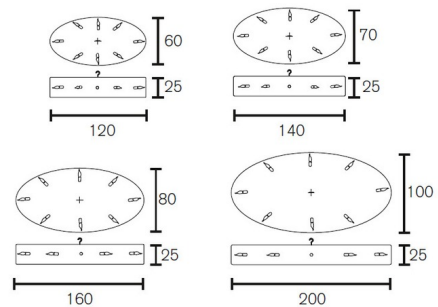

By Brand Van Egmond

Description

The Hollywood Oval Chandelier features sculpted metal in an organic design, evocative of bare branched trees. Light reflects off the sinewy branches of this sculptural masterpiece. Each fixture is a unique, hand crafted piece, and comes with a certificate of authenticity. Note: Large and Extra Large versions require a special rated junction box for fixtures weighing over 50 pounds.

Shown in nickel

Specifications

COLOR N/A
 BODY FINISH Nickel
 WATTAGE 200W
 DIMMER Standard 120V
 DIMENSIONS 55.1"W x 11.8"H
 BULB NOT INCLUDED 8 x B10/Candelabra (E12)/25W/120V Incandescent
 OTHER BULB OPTIONS 8 x B10/Candelabra (E12)/120V LED
 COUNTRY OF ORIGIN Netherlands

Technical Information

PRODUCT DIMENSIONS Adjustable Chain Length: 66.9"

CLICK TO VIEW PRODUCT

Notes: