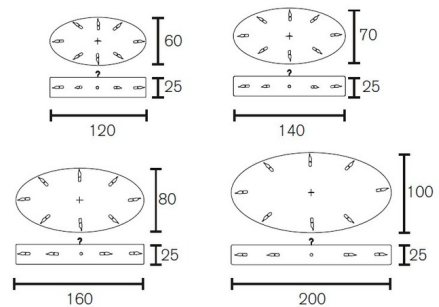

Specifications

COLOR N/A
 BODY FINISH Nickel
 WATTAGE 200W
 DIMMER Standard 120V
 DIMENSIONS 55.1"W x 11.8"H
 BULB NOT INCLUDED 8 x B10/Candelabra (E12)/25W/120V Incandescent
 OTHER BULB OPTIONS 8 x B10/Candelabra (E12)/120V LED
 COUNTRY OF ORIGIN Netherlands

Technical Information

PRODUCT DIMENSIONS Adjustable Chain Length: 66.9"

Shown in nickel

CLICK TO VIEW PRODUCT

Notes: