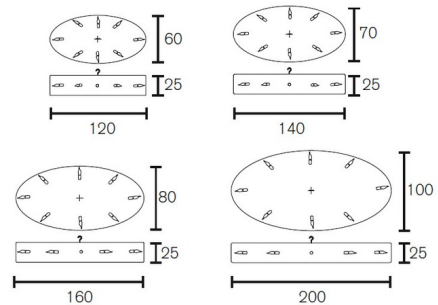

### Specifications

COLOR . . . . . N/A  
 BODY FINISH . . . . . Nickel  
 WATTAGE . . . . . 200W  
 DIMMER . . . . . Standard 120V  
 DIMENSIONS . . . . . 55.1"W x 11.8"H  
 BULB NOT INCLUDED . . . . . 8 x B10/Candelabra (E12)/25W/120V Incandescent  
 OTHER BULB OPTIONS . . . . . 8 x B10/Candelabra (E12)/120V LED  
 COUNTRY OF ORIGIN . . . . . Netherlands

### Technical Information

PRODUCT DIMENSIONS . . . . . Adjustable Chain Length: 66.9"

Shown in nickel

CLICK TO VIEW PRODUCT

Notes: