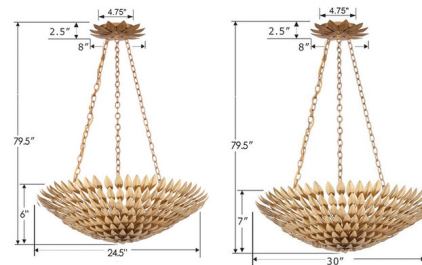

### Description

The Broche Bowl Chandelier brings a tailored elegance to your interior space. The smooth petal inspired metal frame casts warm shadows across your room.

### Specifications

COLOR . . . . . N/A  
BODY FINISH . . . . . Antique Gold  
WATTAGE . . . . . 480W  
DIMMER . . . . . Standard 120V  
DIMENSIONS . . . . . 30"W x 35"H  
BULB NOT INCLUDED . . . . . 8 x B10/Candelabra (E12)/60W/120V Incandescent  
OTHER BULB OPTIONS . . . . . 8 x B10/Candelabra (E12)/120V LED  
COUNTRY OF ORIGIN . . . . . China

### Technical Information

PRODUCT DIMENSIONS . . . . . Maximum Overall Height: 79.5"

Shown in antique gold

CLICK TO VIEW PRODUCT

Notes: