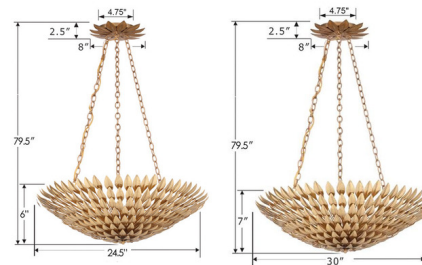

## Broche Bowl Chandelier

By Crystorama

### Description

The Broche Bowl Chandelier brings a tailored elegance to your interior space. The smooth petal inspired metal frame casts warm shadows across your room.

Shown in antique silver

### Specifications

COLOR	N/A
BODY FINISH	Antique Silver
WATTAGE	480W
DIMMER	Standard 120V
DIMENSIONS	30"W x 35"H
BULB NOT INCLUDED	8 x B10/Candelabra (E12)/60W/120V Incandescent
OTHER BULB OPTIONS	8 x B10/Candelabra (E12)/120V LED
COUNTRY OF ORIGIN	China