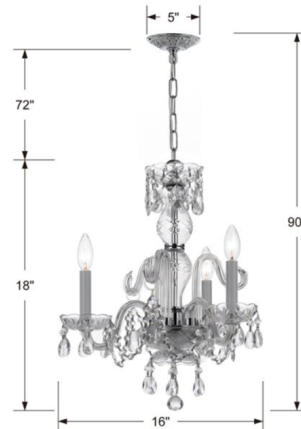

## Traditional Crystal 5044 Chandelier By Crystorama

### Description

Traditional Crystal 5044 Chandelier is available in a Polished Brass or Polished Chrome finish with Hand-Cut or Swarovski crystals. Includes 72 inch chain. UL listed.

Shown in polished chrome / hand-cut crystal

### Specifications

COLOR	Hand-Cut Crystal
BODY FINISH	Polished Chrome
WATTAGE	15W
DIMMER	Standard 120V
DIMENSIONS	16"W x 18"H
BULB NOT INCLUDED	3 x B10/Candelabra (E12)/5W/120V LED
OTHER BULB OPTIONS	3 x B10/Candelabra (E12)/60W/120V Incandescent
COUNTRY OF ORIGIN	China